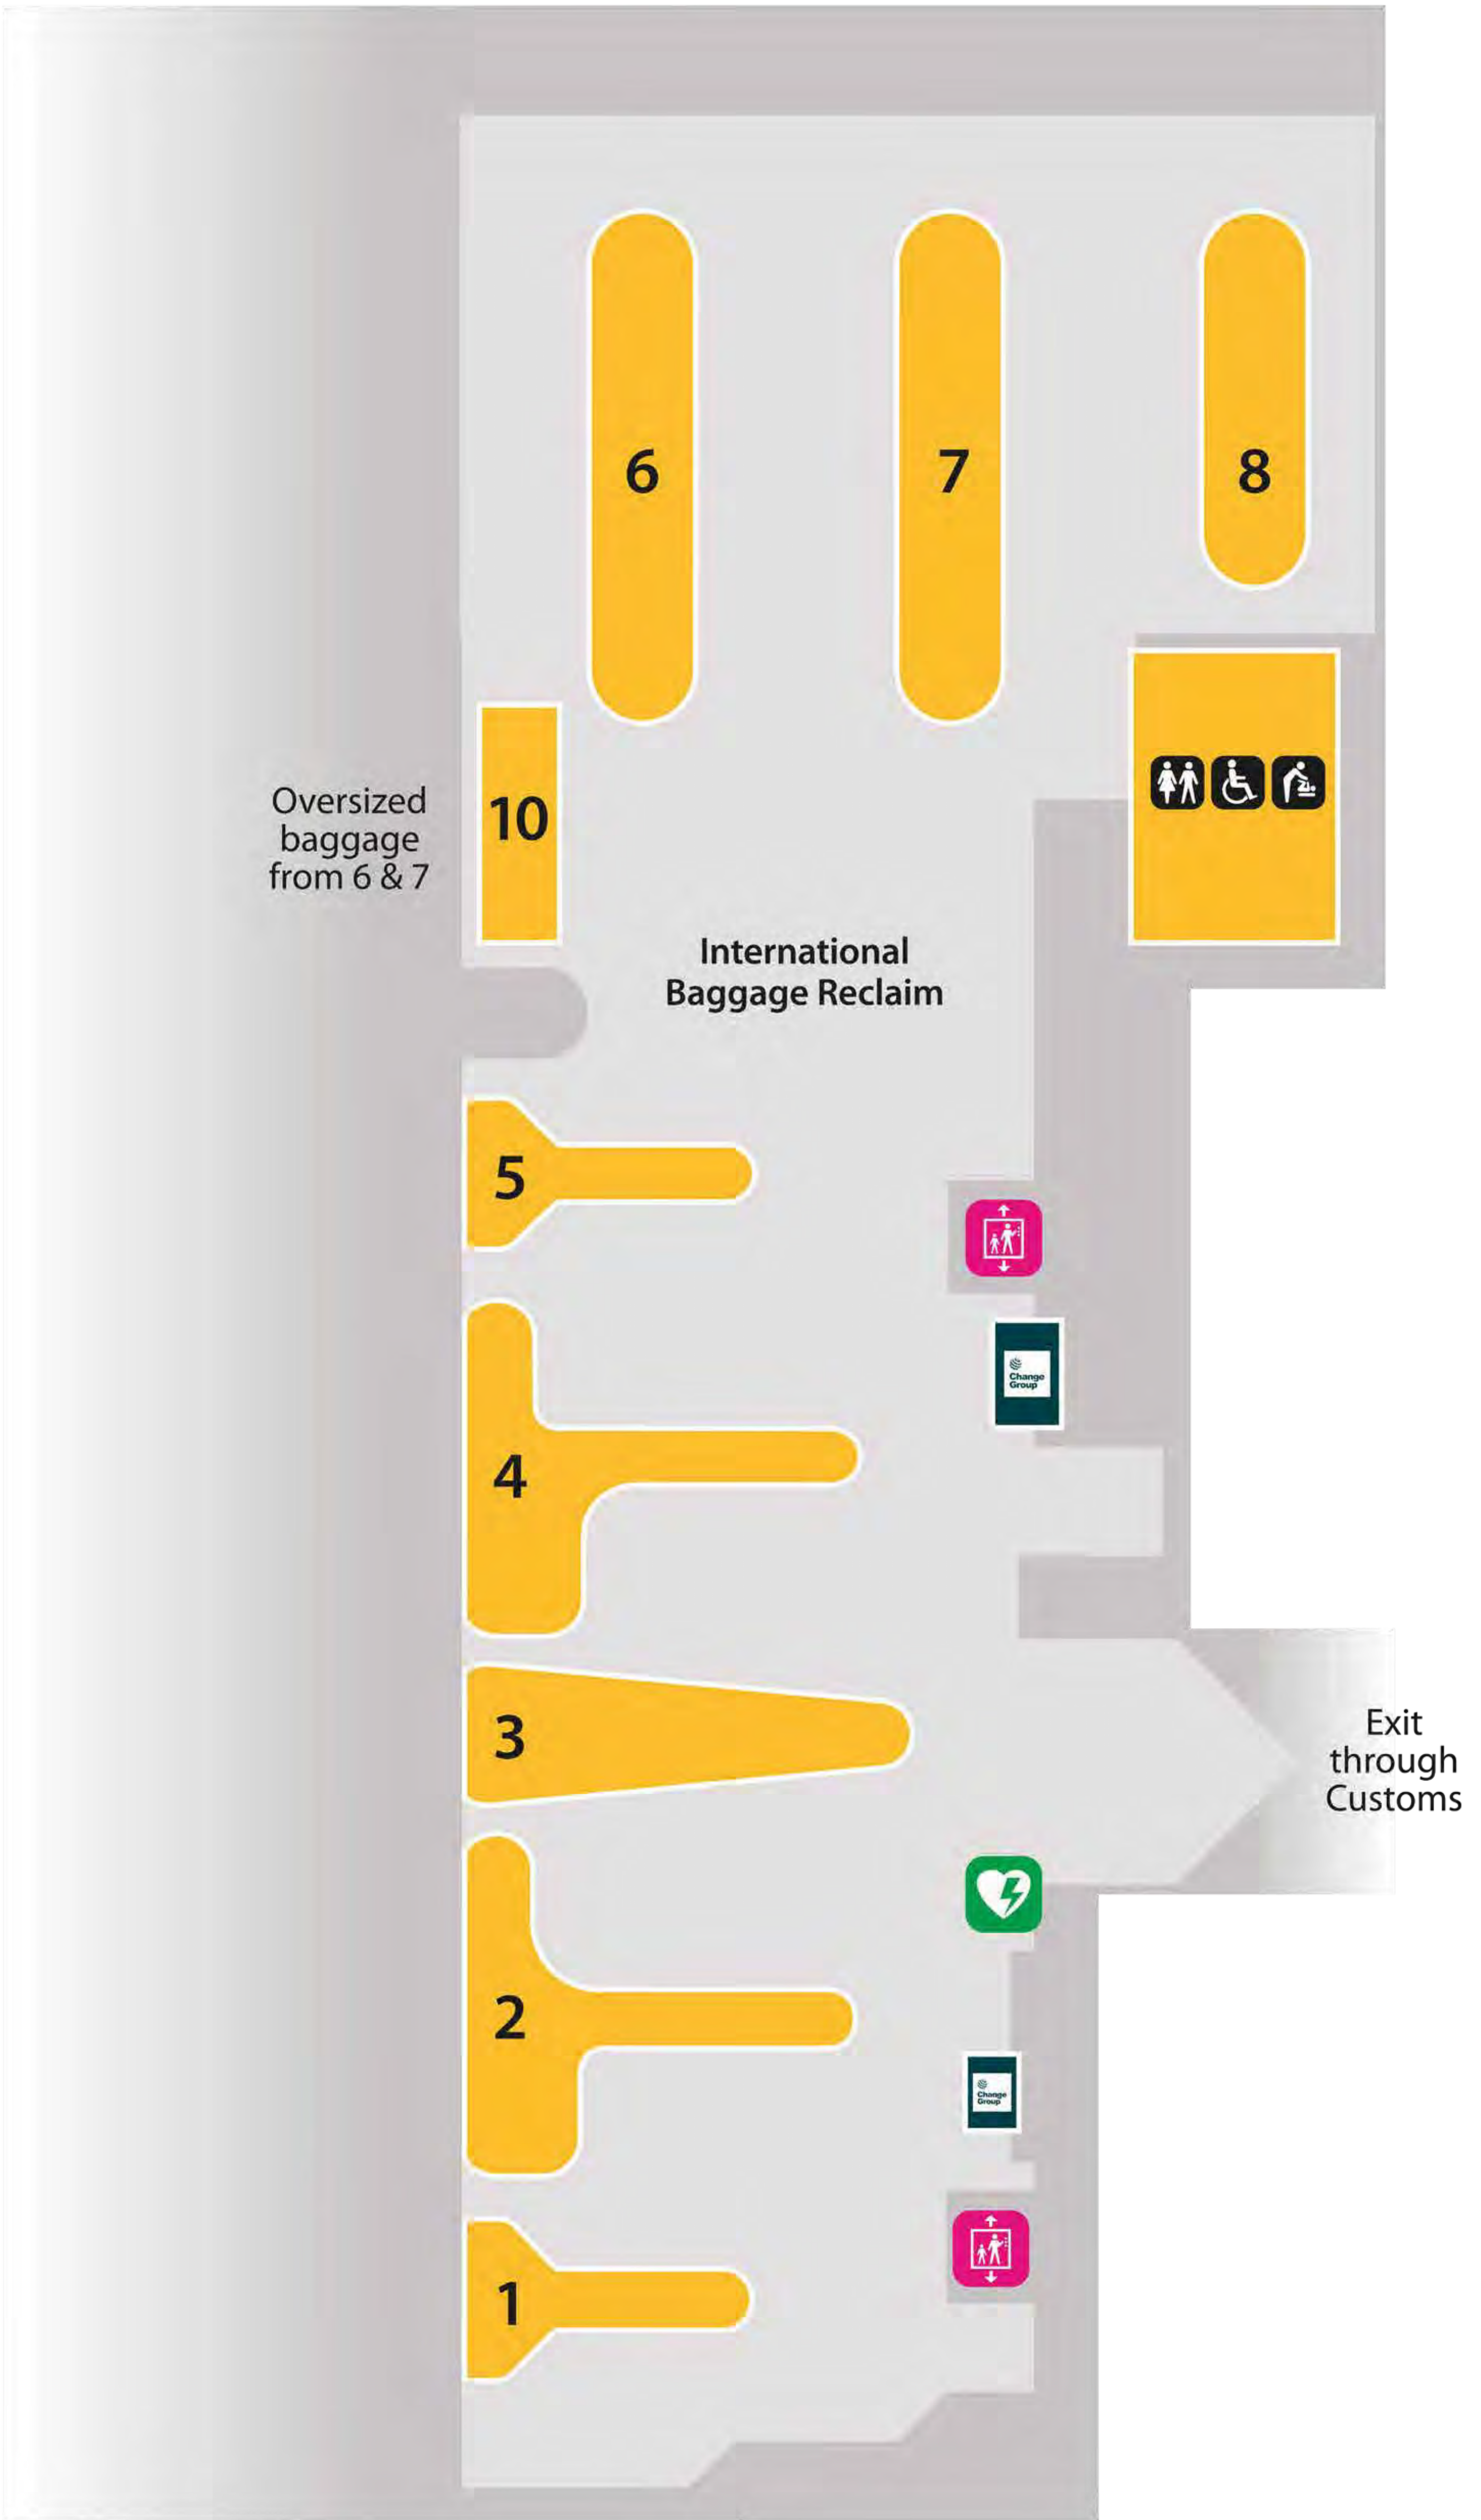

South Terminal

Bus & Coach Stops and Drop-off Landside (Level 00)

Long stay car park buses

Type	Location
Pick-up	Upper forecourt – Level 20 (northern end past the Airport Cars Taxi pick-up point)
Drop-off	Upper forecourt – Level 20 (southern end)

Bus routes serving Gatwick

South Terminal

Baggage reclaim

Airside (Level 20)

South Terminal

International Departure Lounge

Lower level (Level 20)

South Terminal Check-in & Arrivals Landside (Level 20)

South Terminal

International Departure Lounge

Upper level (Level 30)

Map last updated April 2022

KMT 03/22 | ST L30 IDL

South Terminal

Departures & Security

Landside (Level 30)