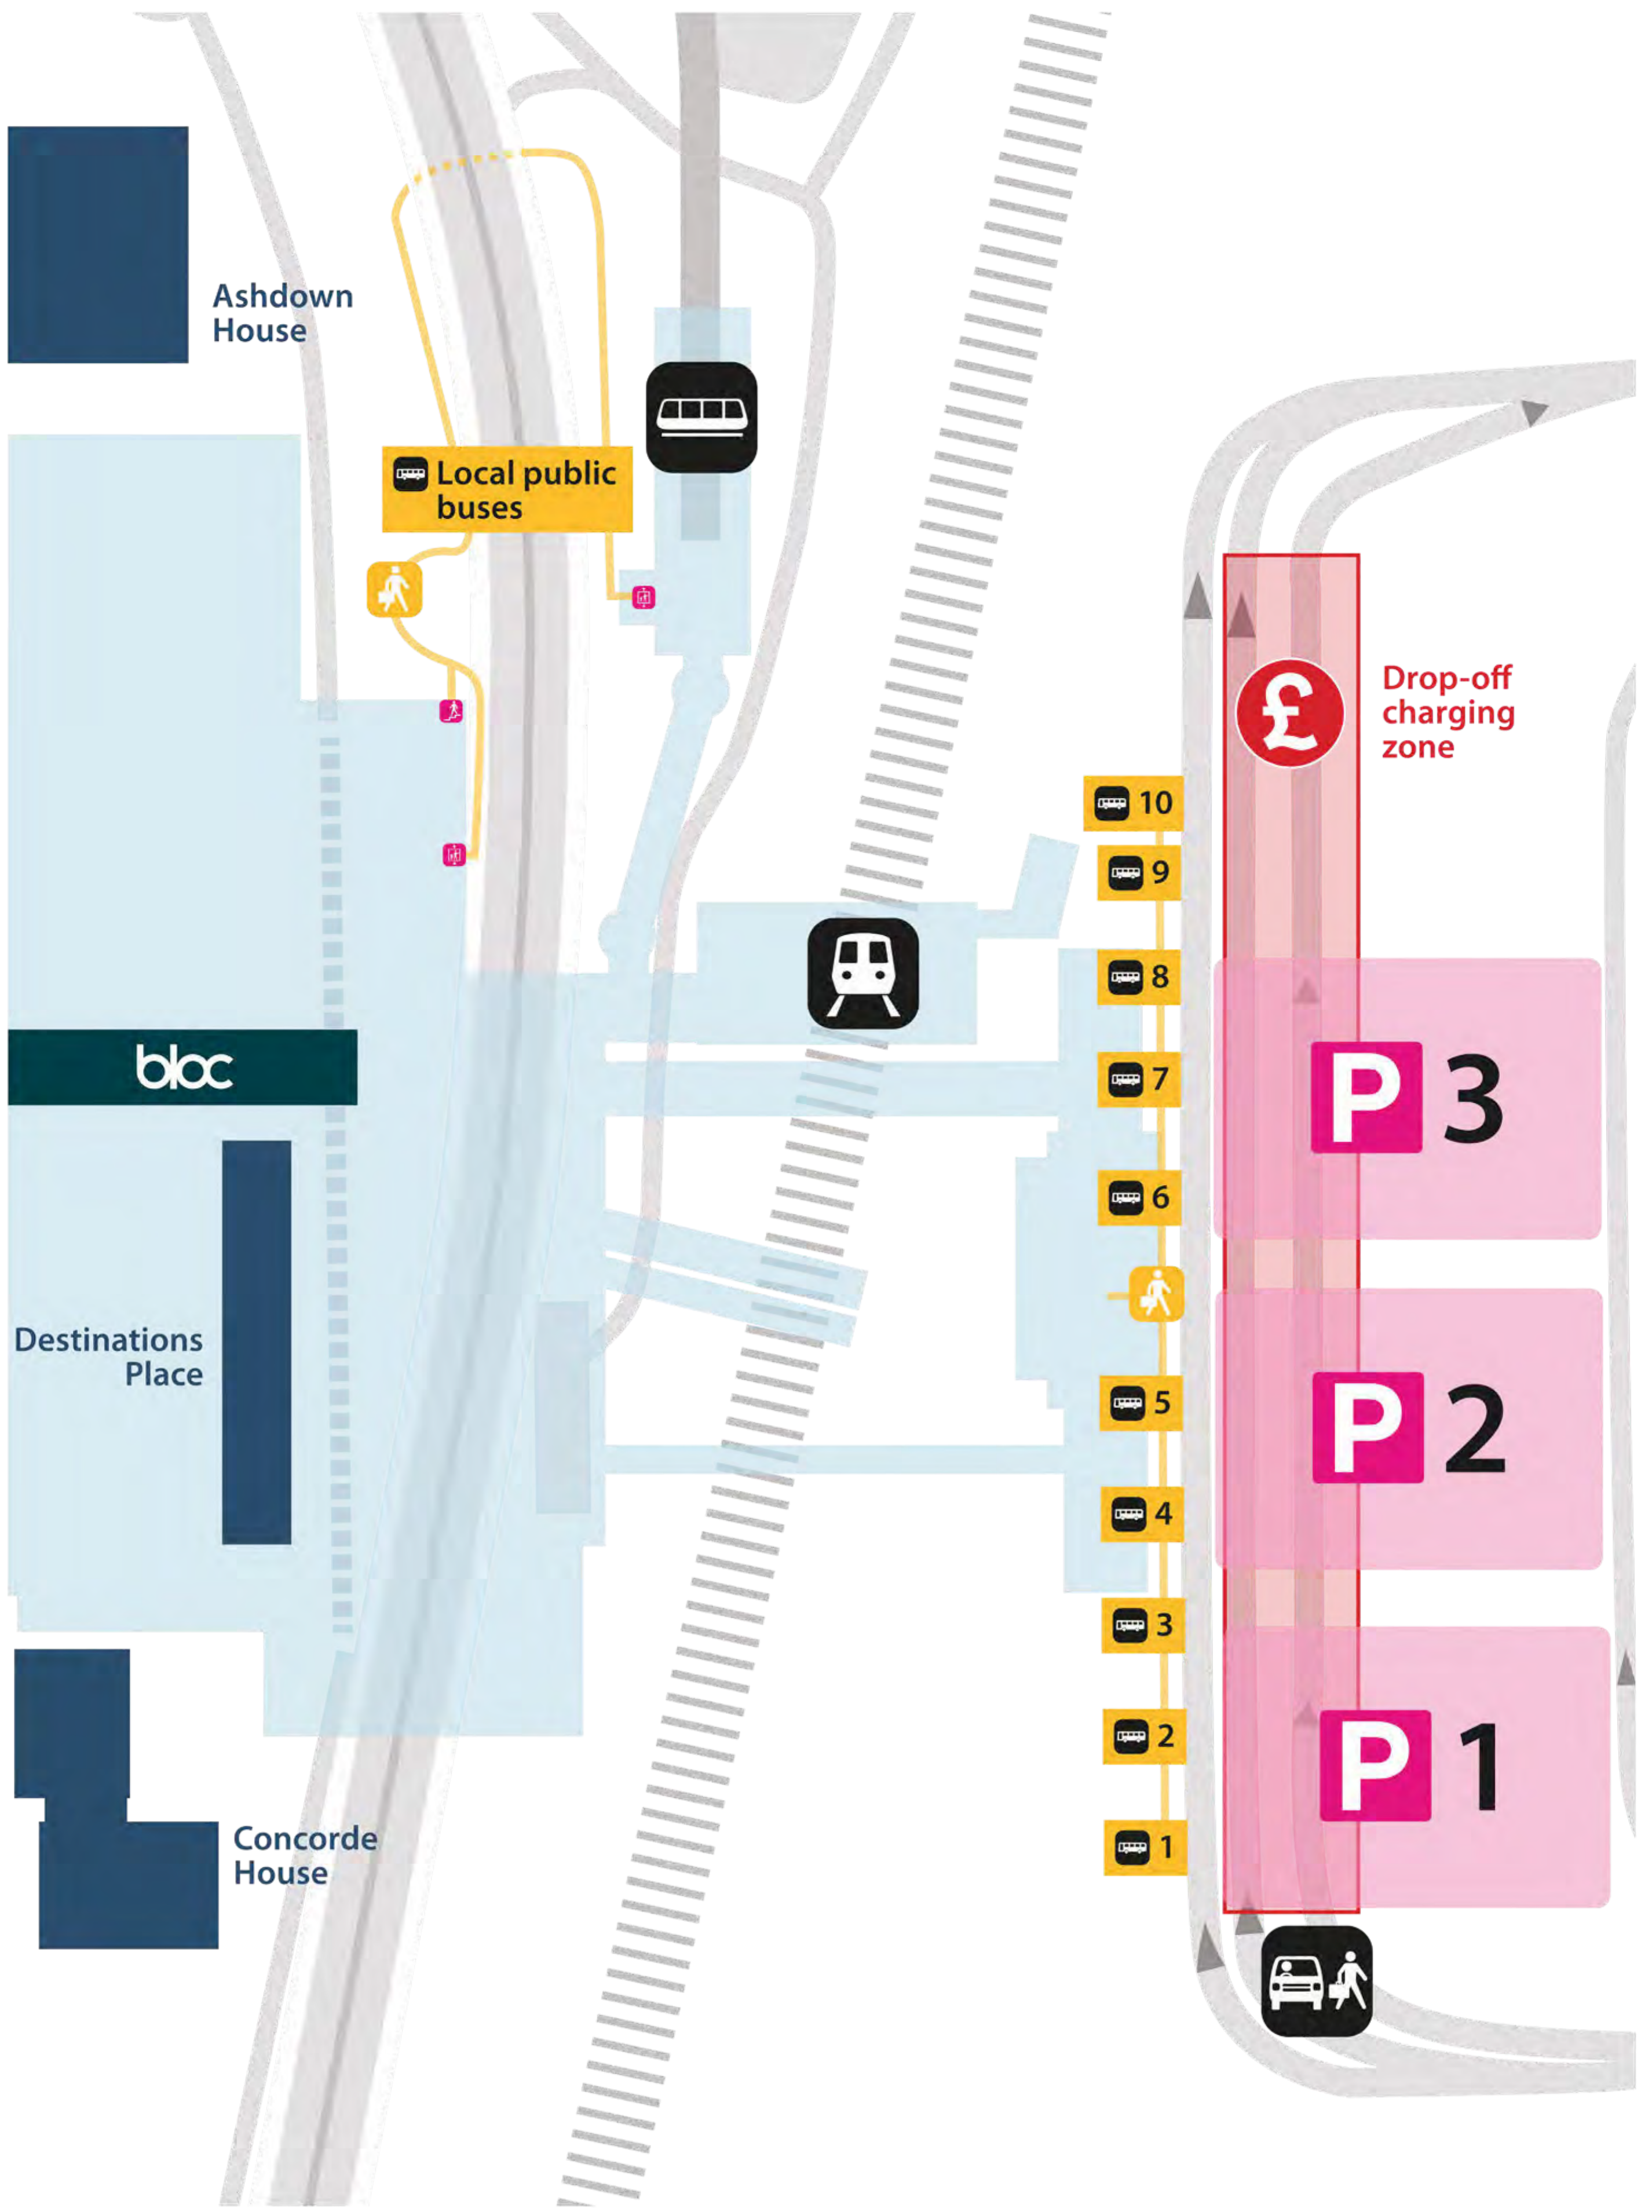

South Terminal

Bus & Coach Stops and Drop-off Landside (Level 00)

Long stay car park buses

Type	Location
Pick-up	Upper forecourt – Level 20 (northern end past the Airport Cars Taxi pick-up point)
Drop-off	Upper forecourt – Level 20 (southern end)

Bus routes serving Gatwick

South Terminal

Baggage reclaim

Airside (Level 20)

South Terminal

International Departure Lounge

Lower level (Level 20)

South Terminal Check-in & Arrivals Landside (Level 20)

South Terminal

International Departure Lounge

Upper level (Level 30)

Map last updated April 2022

KMT 03/22 | ST L30 IDL

South Terminal

Departures & Security

Landside (Level 30)