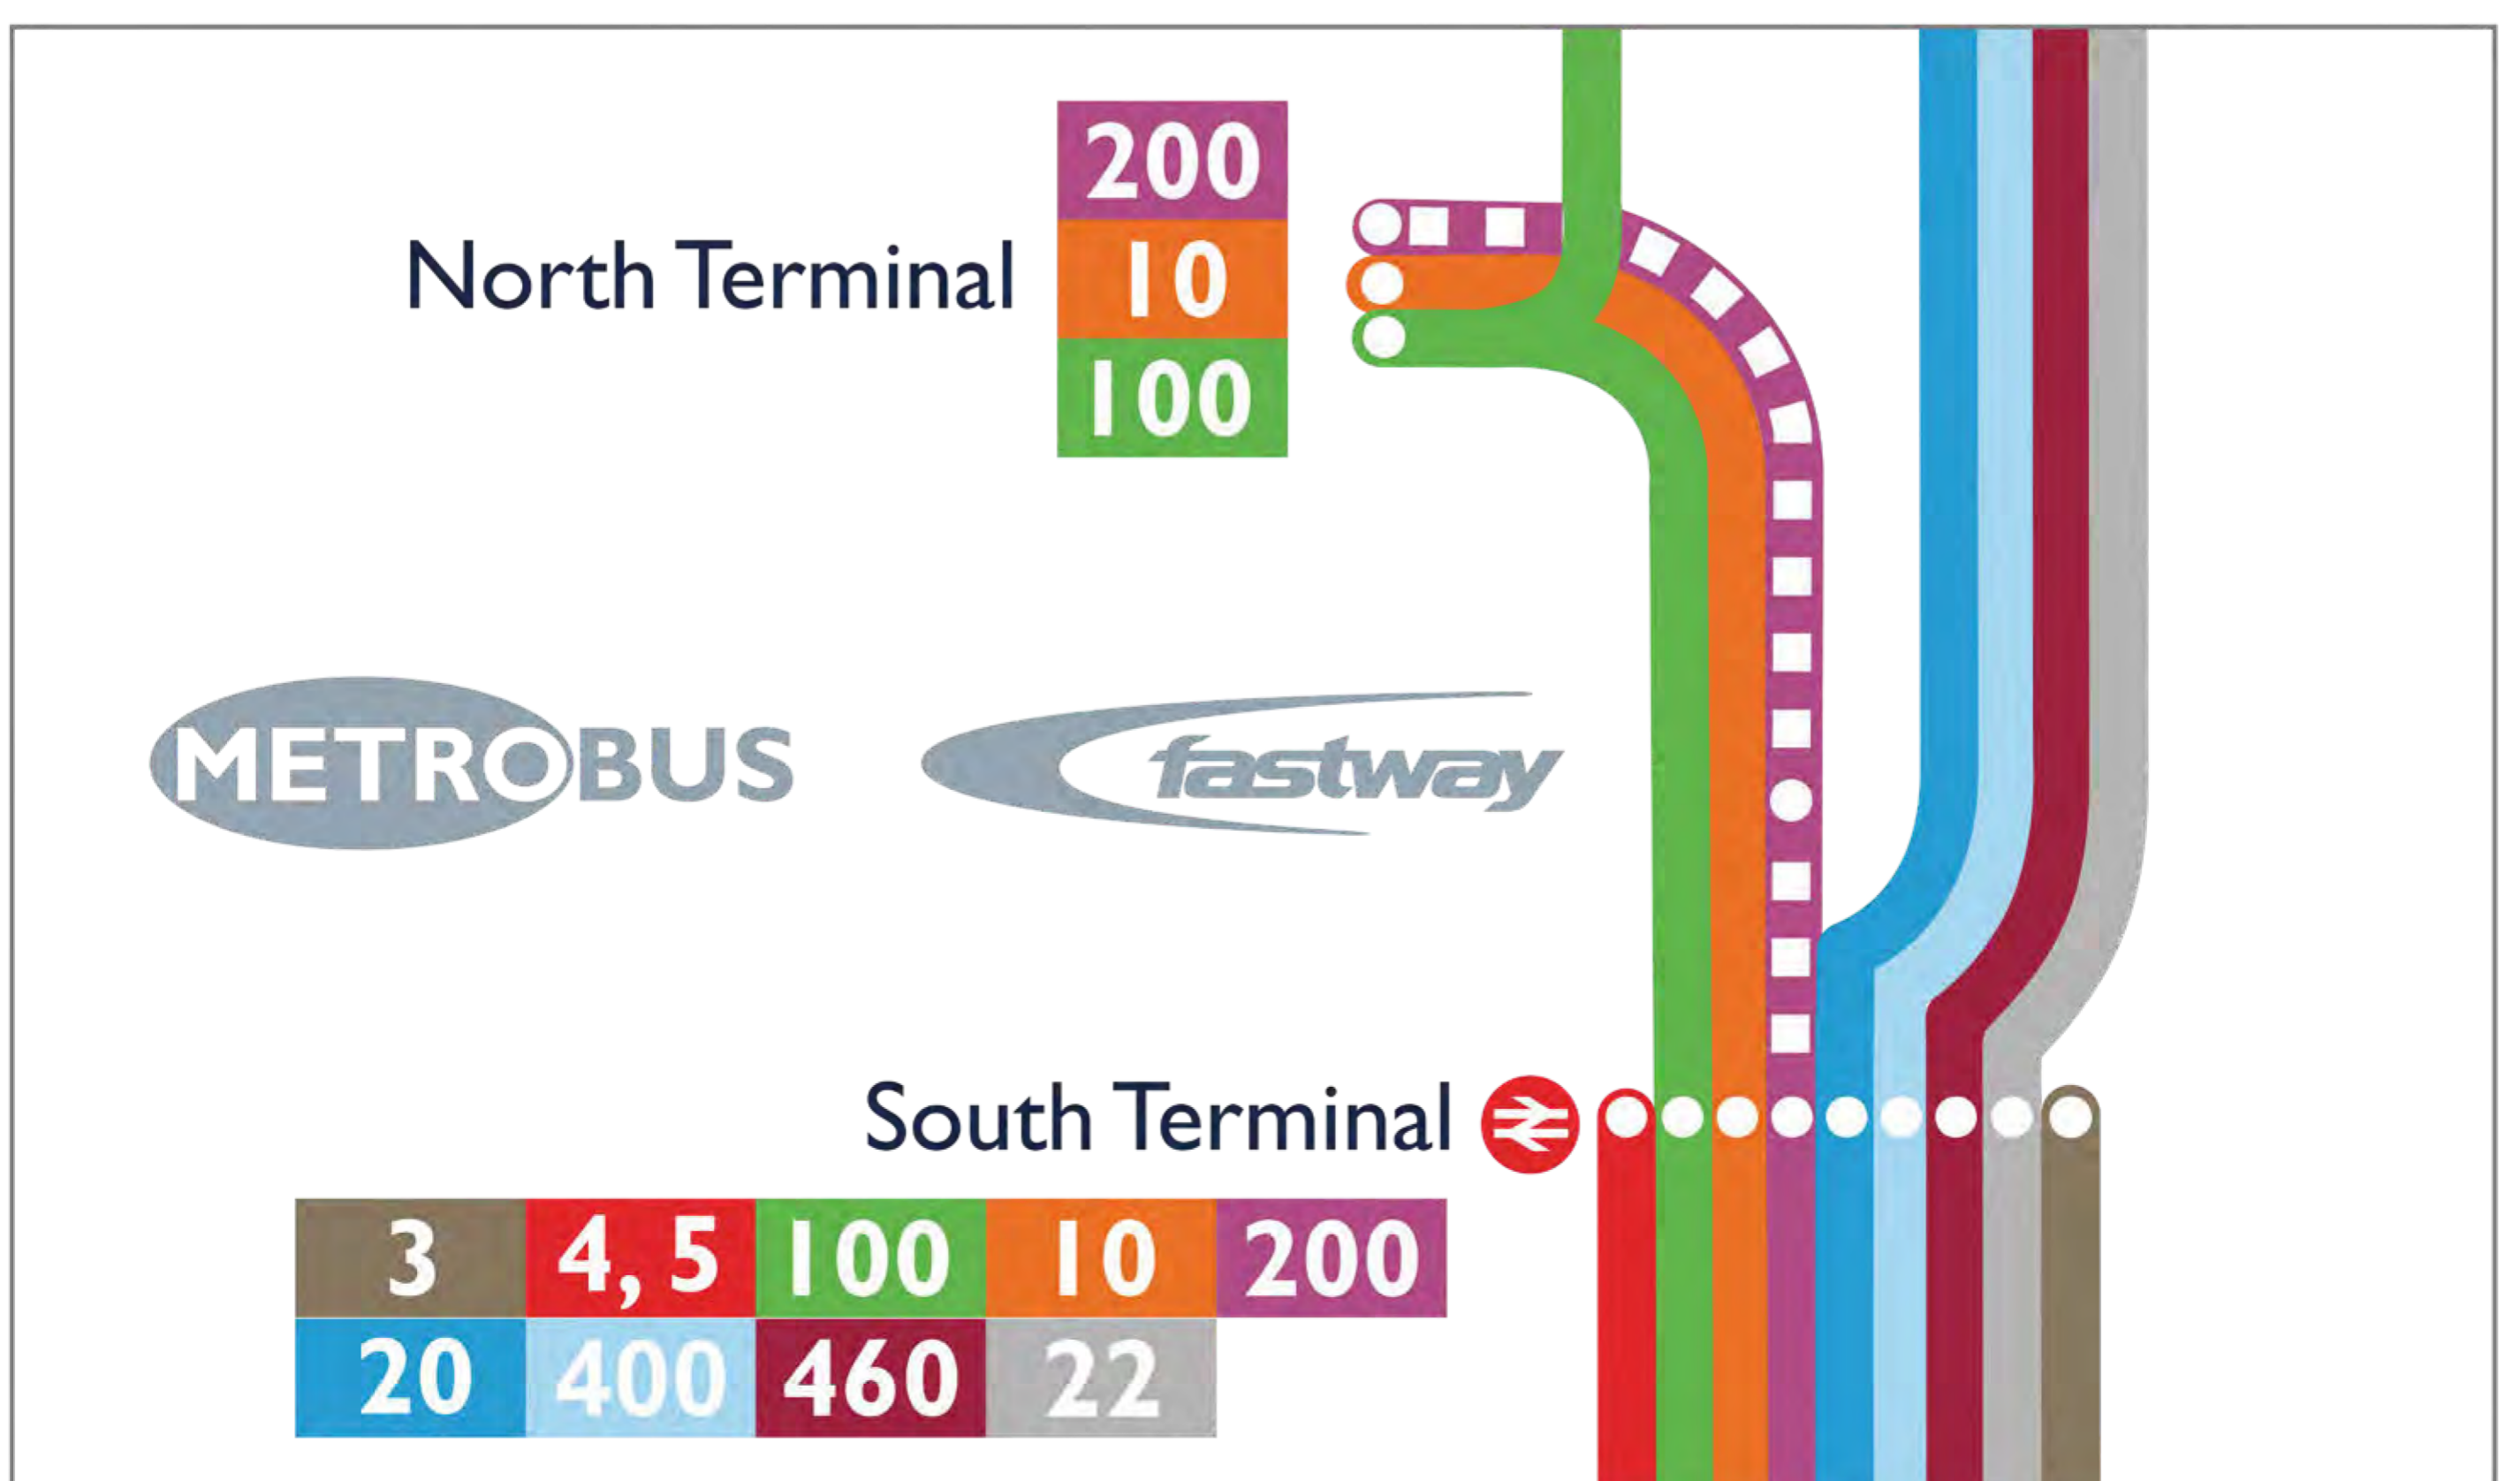

South Terminal

Bus & Coach Stops and Drop-off Landside (Level 00)

Long stay car park buses

Type	Location
Pick-up	Upper forecourt – Level 20 (northern end past the Airport Cars Taxi pick-up point)
Drop-off	Upper forecourt – Level 20 (southern end)

Bus routes serving Gatwick

South Terminal

Baggage reclaim

Airside (Level 20)

South Terminal

International Departure Lounge

Lower level (Level 20)

South Terminal Check-in & Arrivals Landside (Level 20)

South Terminal

International Departure Lounge

Upper level (Level 30)

Map last updated April 2022

KMT 03/22 | ST L30 IDL

South Terminal

Departures & Security

Landside (Level 30)